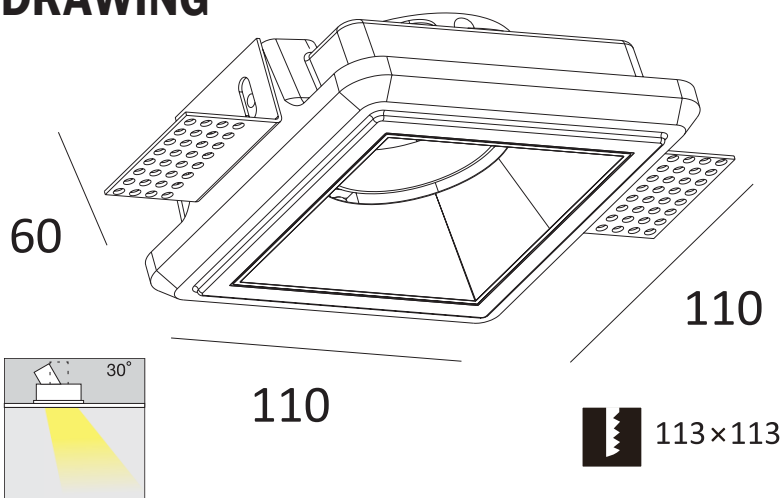

MAVERICK SPOT LIGHT

TECHNICAL SHEET
KL-SP00006

KEYLIGHT

SPAIN

PRODUCTOS DE ILUMINACION

DRAWING

REFLECTOR

Silver

SPECIFICATIONS

Product Code	KL-SP00006
Power	GU10/MR16
Input	220-240V
Material	Gypsum
Adjustable	30°
Dimensions	110mm*110mm*60mm
Cut-out	113mm*113mm